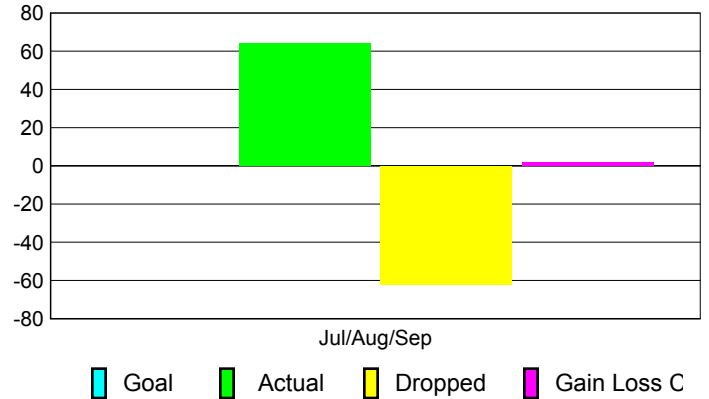

### YTD Status Quo Clubs 2010-2011

Status Quo Clubs Compared to Status Quo Members

## MEMBERSHIP

Membership Results  
2010-2011

Membership  
2009-2010

| Month         | Net Memb Goal | Actual New Memb | Actual Dropped Memb | Gain/Loss of Memb | Gain/Loss of Memb |
|---------------|---------------|-----------------|---------------------|-------------------|-------------------|
| Jul/Aug/Sep   | 0             | 64              | -62                 | 2                 | -13               |
| <b>Totals</b> | <b>0</b>      | <b>64</b>       | <b>-62</b>          | <b>2</b>          | <b>-13</b>        |

### Membership Results 2010-2011

Goal, New, Dropped, Gain/Loss

### Comparison of Membership Gain/Loss

Current Year Compared to the Previous Year